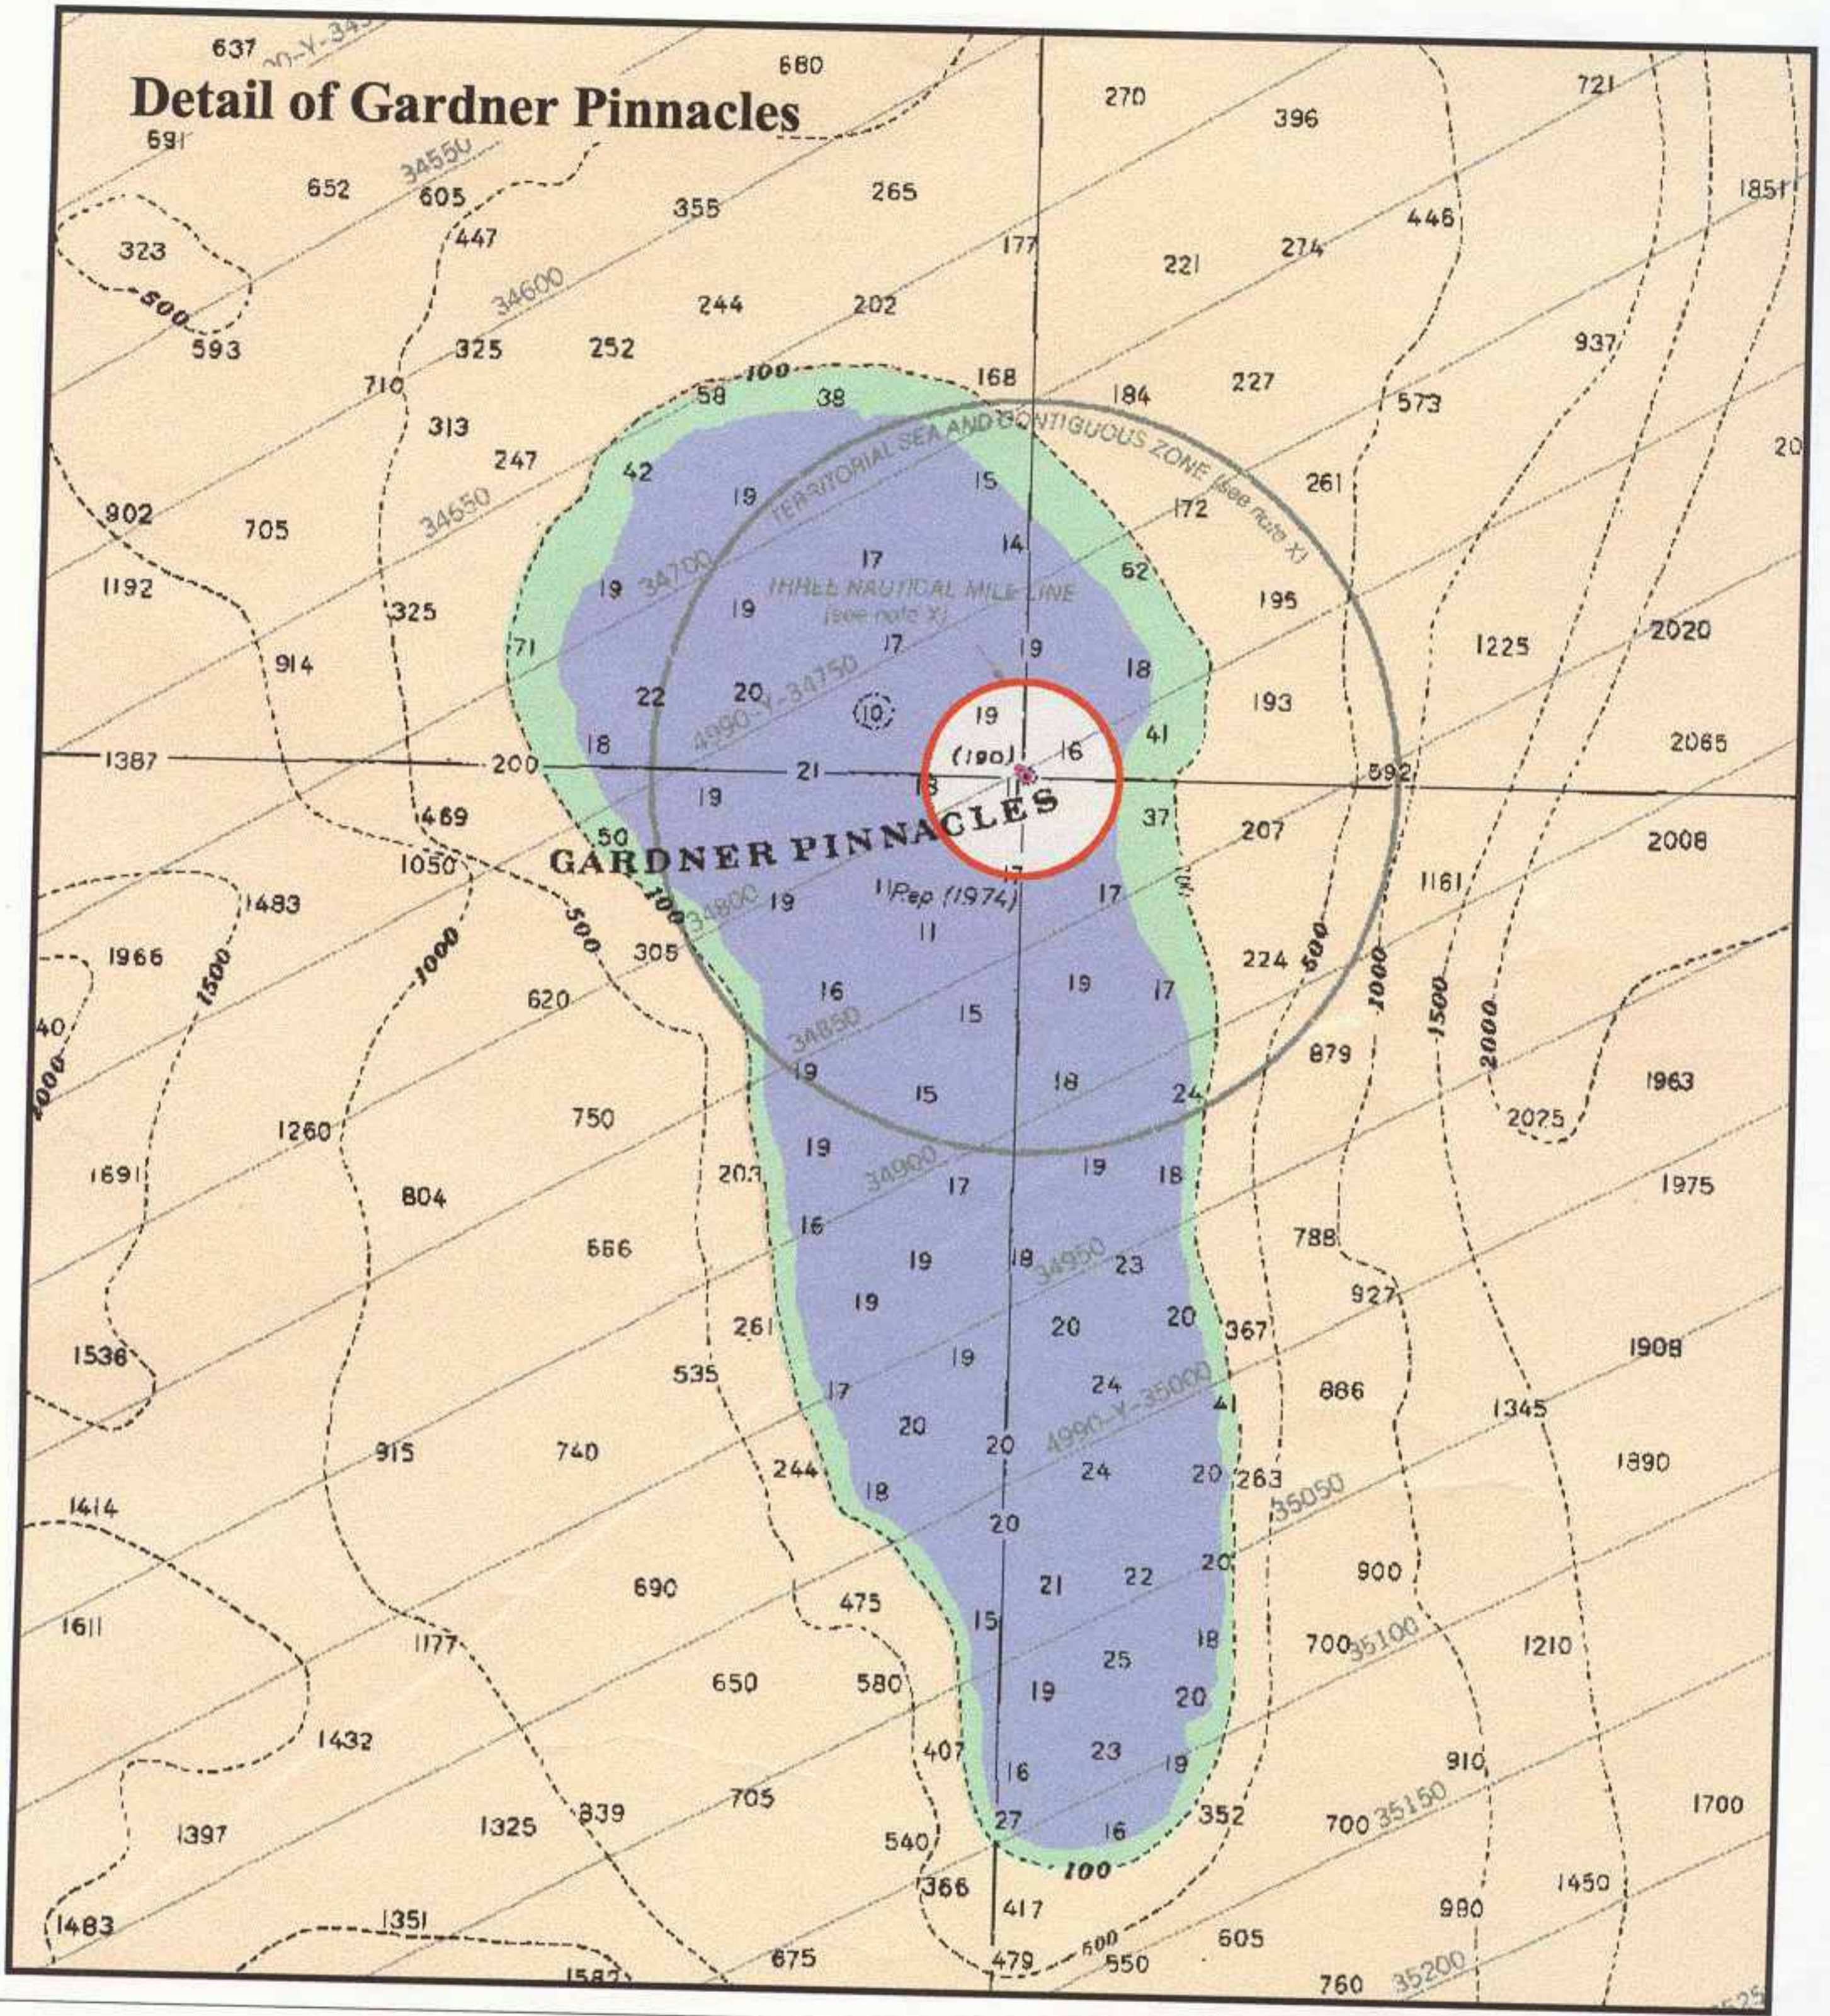

Detail of Gardner Pinnacles

Scale = 1:600,000

Kilometers

Nautical Miles