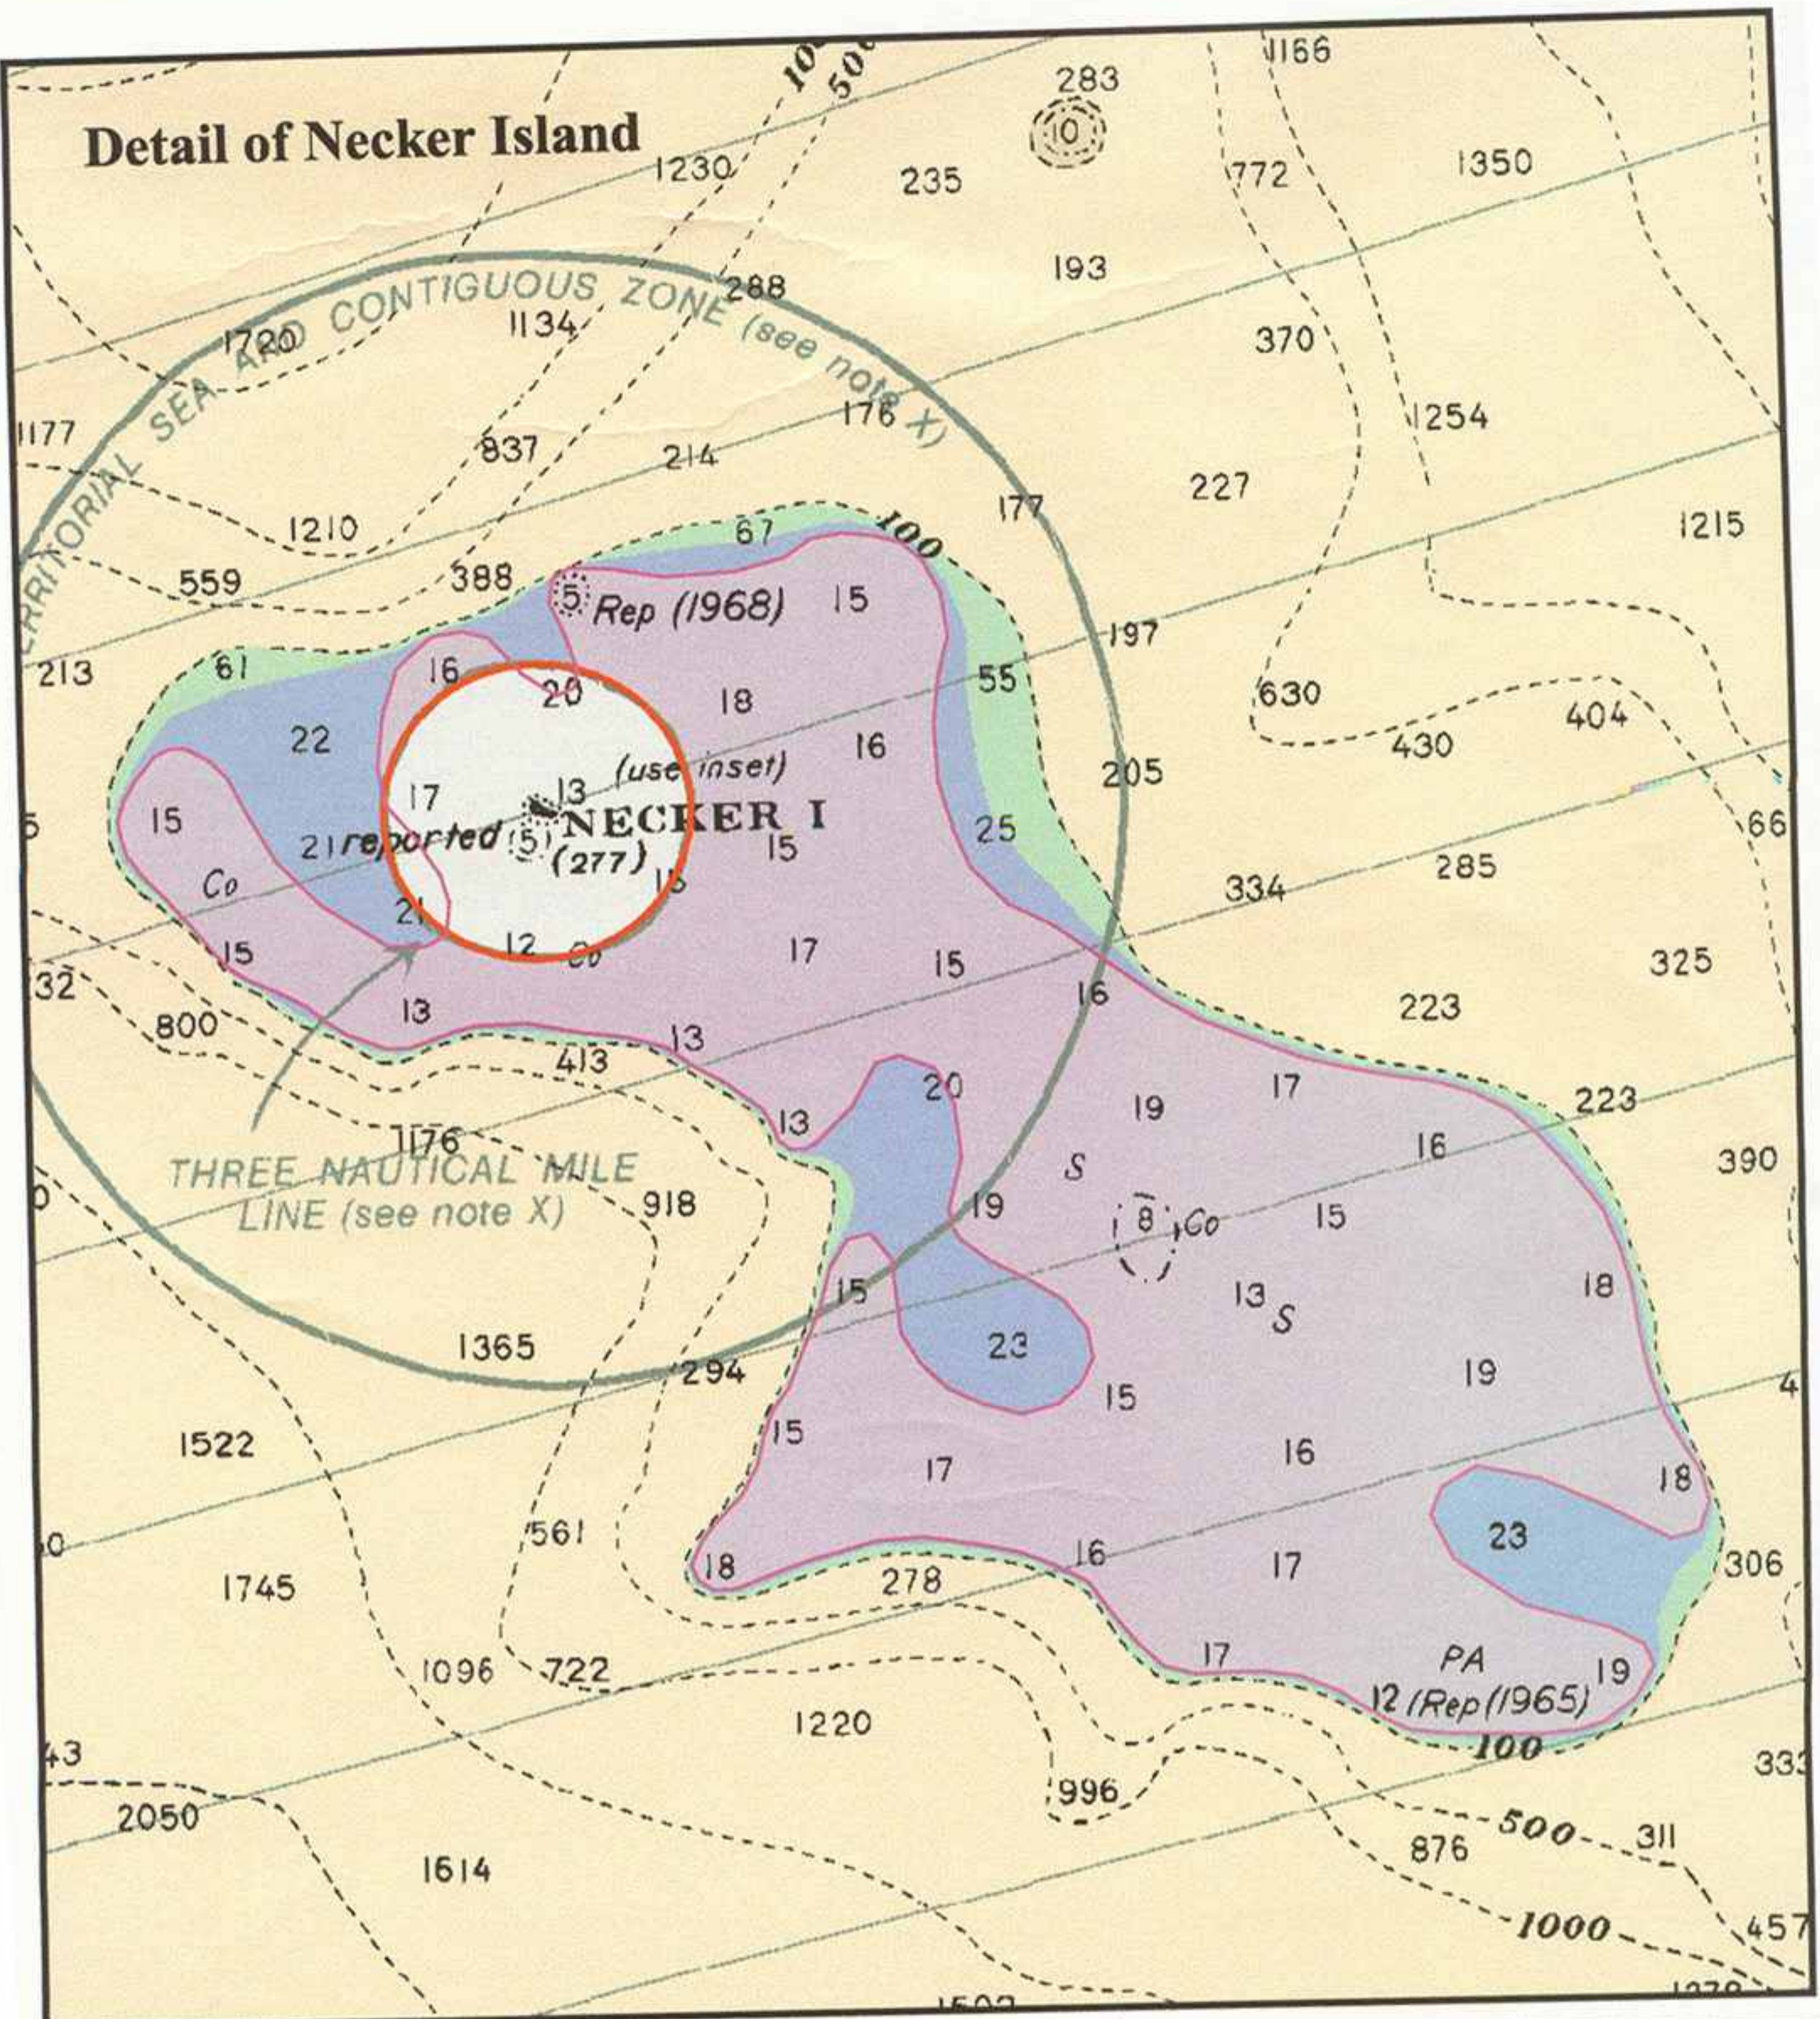

# Detail of Necker Island

Scale = 1:400,000