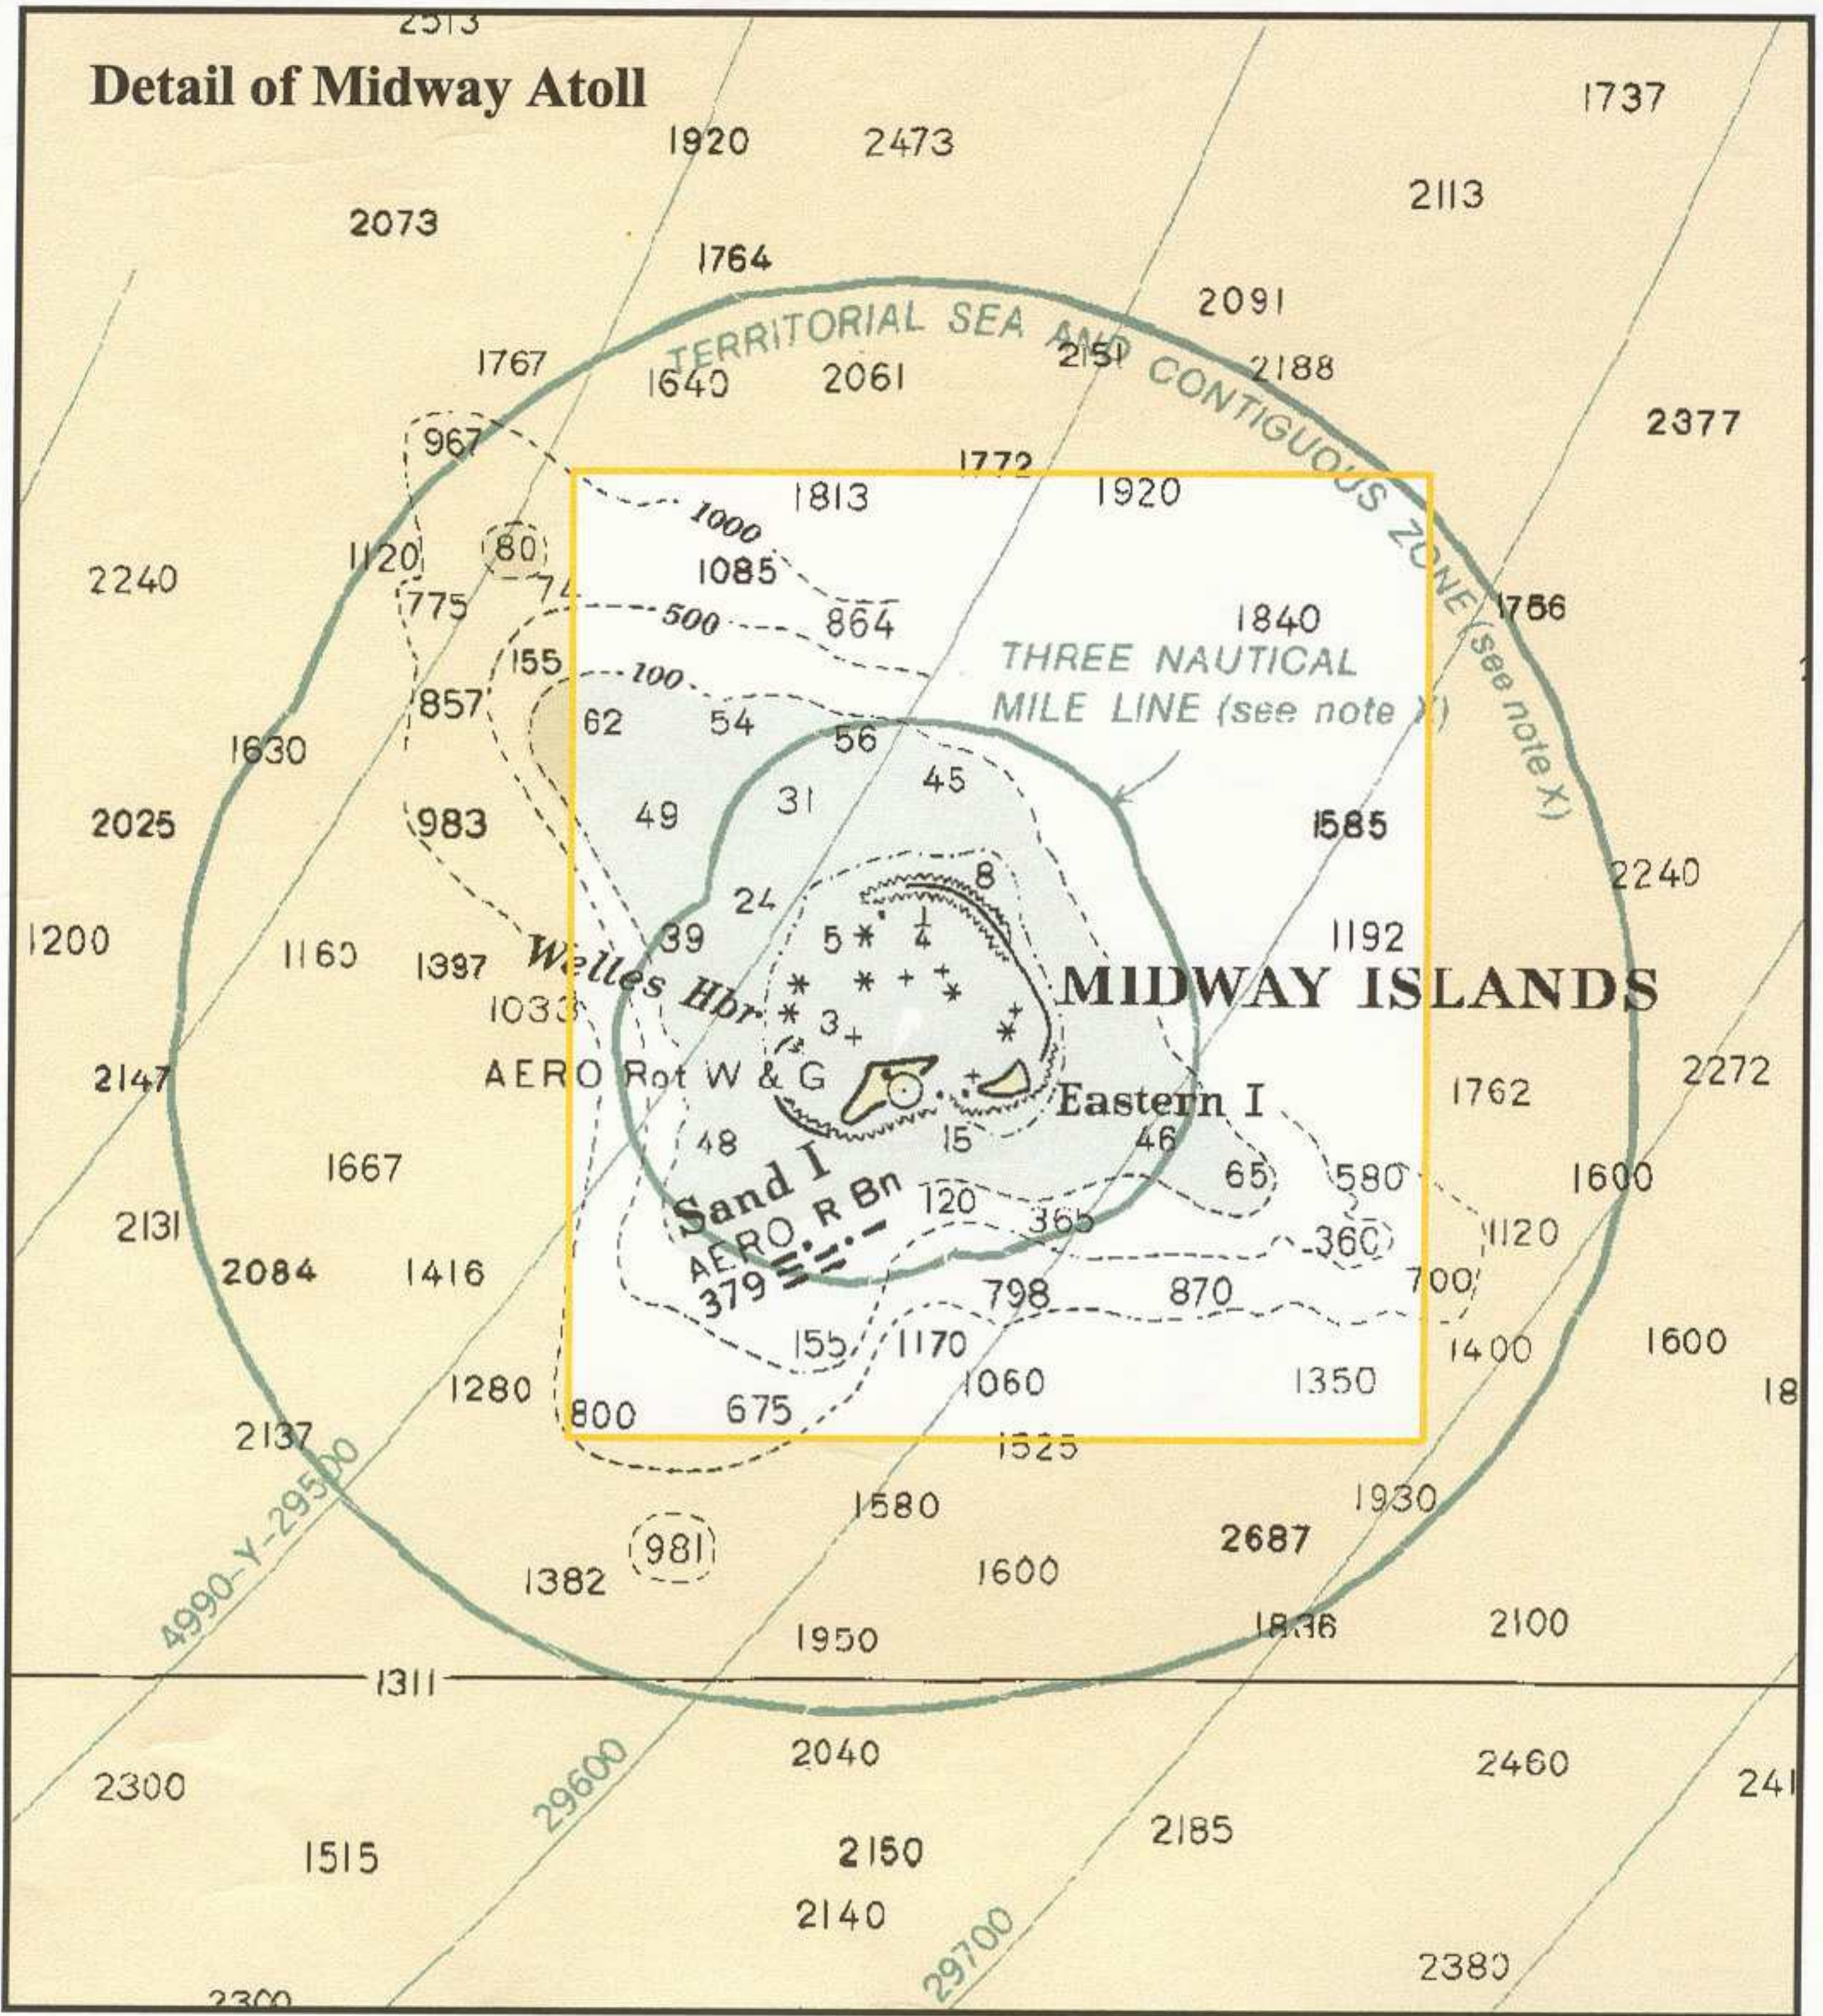

Detail of Midway Atoll

Scale = 1:400,000

Kilometers

Nautical Miles